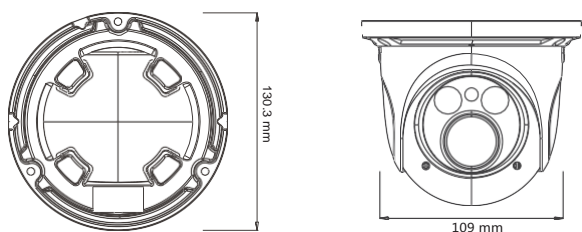

## 2 Megapixels IR Water-proof Dome Camera

### Features

- 1080P real time image, high resolution, true color HD
- TVI lossless video output
- CMOS progressive scan, perfectly capture the moving object
- High speed, long distance, real time transmission
- Auto color to B / W at low illumination
- Support ICR switch, true day /night
- Support noise reduction function
- 20 ~ 30m IR night view distance
- IP66 ingress protection

### Dimensions

### Specifications

Model	NAC-T241
<b>Specifications</b>	
<b>Camera</b>	
Image Sensor	1 / 3 "CMOS
Resolution	1920 x 1080
Image System	PAL / NTSC
Min. Illumination	0 Lux ( LED ON )
Lens	6 mm ( 3.6 mm, 8 mm, 2.8 ~ 12 mm optional )
IR Distance	20 ~ 30 m
Water-proof	IP 66
Video Output	BNC x 1
Image Size	1080P ( 1920 x 1080 )
Frame Rate	30 fps ( 60 Hz ), 25 fps ( 50 Hz )
<b>Functions</b>	
Day & Night	Yes ( ICR )
S / N Ratio	> 52 dB ( AGC off )
Electronic Shutter	1 / 50s ~ 1 / 50000s ( PAL ); 1 / 60s ~ 1 / 50000s ( NTSC )
AGC	Yes
White Balance	Auto White Balance
<b>Others</b>	
Power Supply	DC 12V ( ± 10 % )
Working Environment	- 20 °C ~ 50 °C, 10 % ~ 90 % humidity
Dimensions ( mm )	Φ 109 x 130